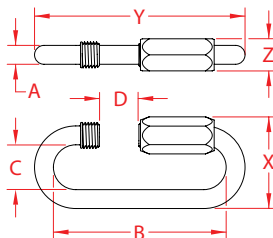

LONG QUICK LINK

316 STAINLESS STEEL

Import

Wire
Formed

ITEM	A (size)	B	C	D	X (height)	Y (length)	Z (width)	WLL (lb)	WT (lb)	PACKAGING TYPE	EACH (qty)	INNER (qty)	CARTON (qty)	UPC
S0160-LA03	1/8"	1.50"	0.34"	0.34"	0.77"	1.81"	0.27"	200	0.02	POLYBAG	1	10	500	791506034698
S0160-LA04	5/32"	1.76"	0.46"	0.47"	0.86"	2.04"	0.31"	300	0.03	POLYBAG	1	10	500	791506034704
S0160-LA05	3/16"	2.05"	0.52"	0.52"	1.00"	2.47"	0.35"	880	0.05	POLYBAG	1	10	500	791506034711
S0160-LA06	1/4"	2.31"	0.58"	0.58"	1.15"	2.73"	0.42"	1,200	0.09	POLYBAG	1	10	400	791506034728
S0160-LA08	5/16"	2.83"	0.67"	0.67"	1.48"	3.48"	0.53"	2,100	0.19	POLYBAG	1	10	150	791506034735
S0160-LA09	3/8"	3.03"	0.75"	0.75"	1.62"	3.76"	0.57"	2,700	0.26	POLYBAG	1	10	100	791506034742
S0160-LA10	7/16"	3.38"	0.81"	0.81"	1.80"	4.09"	0.63"	3,500	0.34	POLYBAG	1	5	100	791506034759
S0160-LA12	1/2"	3.94"	0.92"	0.92"	2.05"	4.92"	0.71"	4,800	0.57	POLYBAG	1	1	50	791506034766
S0160-LA14	9/16"	4.50"	1.05"	1.05"	2.35"	5.75"	0.86"	6,800	0.96	POLYBAG	1	1	25	791506034773
S0160-LA16	5/8"	5.08"	1.16"	1.16"	2.65"	6.40"	1.02"	8,800	1.43	POLYBAG	1	1	20	791506034780
S0160-LA18	3/4"	5.53"	1.28"	1.28"	3.06"	6.94"	1.19"	10,800	2.00	POLYBAG	1	1	10	791506034797

NOTE:
ALL DIMENSIONS ARE NOMINAL (+/- 3%) AND ARE SUBJECT TO CHANGE WITHOUT NOTICE.